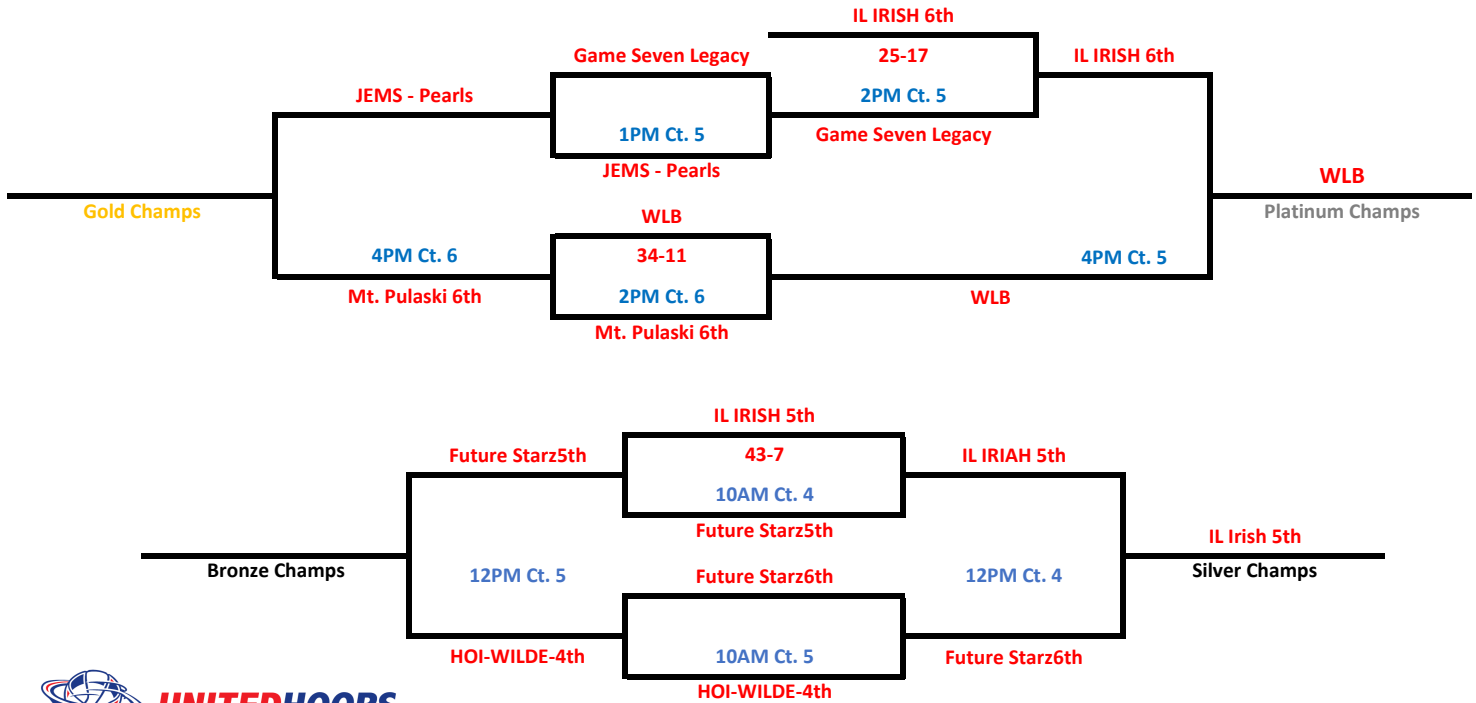

Team #	Team	W	L	PD	PS	PA	Bracket Seed		
1	Illinois Irish 6th	1	1	5			A1	POOL A	CT. 1 Lincoln Center - Lincoln College
2	Mt. Pulaski 6th	1	1	1			A2		CT. 2 Lincoln Jr. High School
3	Game Seven Legacy	1	1	-6			A3		CT. 3 Central Elmentray School
4	IL J.E.M.S.- Pearls	1	1				B2		CT. 4 West Lincoln Broadwell
5	WLB	2	0				B1	POOL B	CT. 5 Washington-Monroe
6	Fuure Starz6	<i>*not playing SAT.</i>					B3		CT. 6 Chester East Lincoln
9	Illinois Irish 5th	1	1				C1		CT. 7&8 Lincoln Park District (REC CENTER)
7	HOI G5th-WILDE	1	1				C2	POOL C	GIRL'S 5TH-6TH
8	Future Starz5	0	2				C3		

*First Team Listed is HOME TEAM

Saturday, May 25th

Time	Team	vs.	Team	Court Location	Final Score			
10:00 AM	Illinois Irish 6th	vs.	Mt. Pulaski 6th	3	25	to	16	9
11:00 AM	Illinois Irish 5th	vs.	HOI G4th-WILDE	3	33	to	10	23
11:00 AM	WLB	vs.	IL J.E.M.S.-Pearls	4	28	to	9	19
12:00 PM	Illinois Irish 6th	vs.	Game Seven Legacy	3	22	to	26	-4
1:00 PM	WLB	vs.	Future Starz5	4	43	to	4	39
1:00 PM	Illinois Irish 5th	vs.	IL J.E.M.S.-Pearls	3	24	to	36	-12
2:00 PM	Game Seven Legacy	vs.	Mt. Pulaski 6th	3	8	to	18	-10
3:00 PM	HOI G4th-WILDE	vs.	Future Starz5	3	32	to	8	24

Sunday, May 26, 2019

GIRL'S 5TH-6TH

*WIN move to the right of the bracket

*LOSE move to the left of the bracket

*HOME Team Top Bracket

Team #	Team	W	L	PD	PS	PA	Bracket Seed		
1	Illinois Irish- 14UElite	2	0				A1	POOL A	CT. 1 Lincoln Center - Lincoln College
2	Game Seven Legacy8	0	2				A3		CT. 2 Lincoln Jr. High School
3	SW Jets 2019	1	1				A2		CT. 3 Central Elmentray School
4	Illinois Irish-14USelect	0	2				B3	POOL B	CT. 4 West Lincoln Broadwell
5	Galesburg Express	2	0				B1		CT. 5 Washington-Monroe
6	WLB8	1	1				B2		CT. 6 Chester East Lincoln
7	HOI	2	0				C1	POOL C	CT. 7&8 Lincoln Park District (REC CENTER)
8	Game Seven Legacy7	1	1				C2		
9	Illinois Irish-13U Select	0	2				C3		
10	Canton	2	0				D1	POOL D	GIRL'S JR.High
11	Future Starz7	0	2				D3		
12	IL J.E.M.S.-Emeralds	1	1				D2		