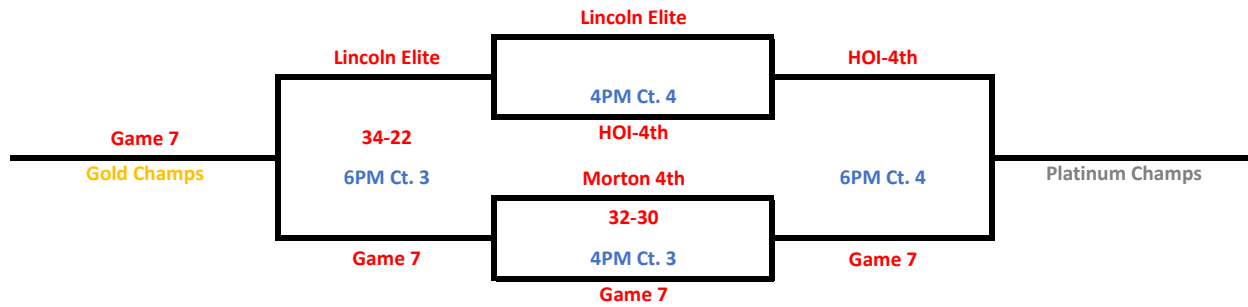

BOY'S 3RD-4TH

*First Team Listed is HOME TEAM

Saturday, May 25th

Time	Team	vs.	Team	Court Location
3:00 PM	Game 7		HOI-4th	2
3:00 PM	Lincoln Elite		HOI-3rd	8
5:00 PM	HOI-4th		Morton 4th	8
7:00 PM	Lincoln Elite		Morton 4th	8
7:00 PM	HOI-3rd		Game 7	7
8:00 PM	Lincoln Elite		HOI-3rd	7

Final Score		
14	to	24
18	to	21
9	to	55
	to	
	to	
	to	

Sunday, May 26, 2019

BOY'S 3RD-4TH

*WIN move to the right of the bracket

*LOSE move to the left of the bracket

*HOME Team Top Bracket

Team #	Team	W	L	PD	PS	PA	Bracket Seed		
1	HOI-Taylor	2	0				A1	POOL A	CT. 1 Lincoln Center - Lincoln College
2	IL Nets (B5th)	0	2				A4		CT. 2 Lincoln Jr. High School
3	Game Seven - Manney	1	1				A3		CT. 3 Central Elmentray School
4	IL Legacy 5th	1	1				A2		CT. 4 West Lincoln Broadwell
5	Game Seven - Davis	1	1				B3	POOL B	CT. 5 Washington-Monroe
6	Fly Guyz 5th	2	0				B2		CT. 6 Chester East Lincoln
7	IL Legacy 6th	2	0				B1		CT. 7&8 Lincoln Park District (REC CENTER)
8	Game Seven - Thompson	0	2				B4		

BOY'S 5TH-6TH

Saturday, May 25th

*First Team Listed is HOME TEAM

Time	Team	vs.	Team	Court Location	Final Score		
4:00 PM	HOI-Taylor	vs.	IL Nets	7	72	to	3
4:00 PM	Game Seven - Manney	vs.	IL Legacy 5th	8	13	to	23
5:00 PM	Game Seven - Davis	vs.	Fly Guyz	2	31	to	33
5:00 PM	Game Seven - Thompson	vs.	IL Legacy 6th	3	11	to	73
6:00 PM	HOI-Taylor	vs.	IL Legacy 5th	7	32	to	26
6:00 PM	Game Seven - Manney	vs.	IL Nets	8	80	to	8
7:00 PM	Game Seven - Davis	vs.	IL Legacy 6th	2	22	to	56
7:00 PM	Game Seven - Thompson	vs.	Fly Guyz	3	41	to	22