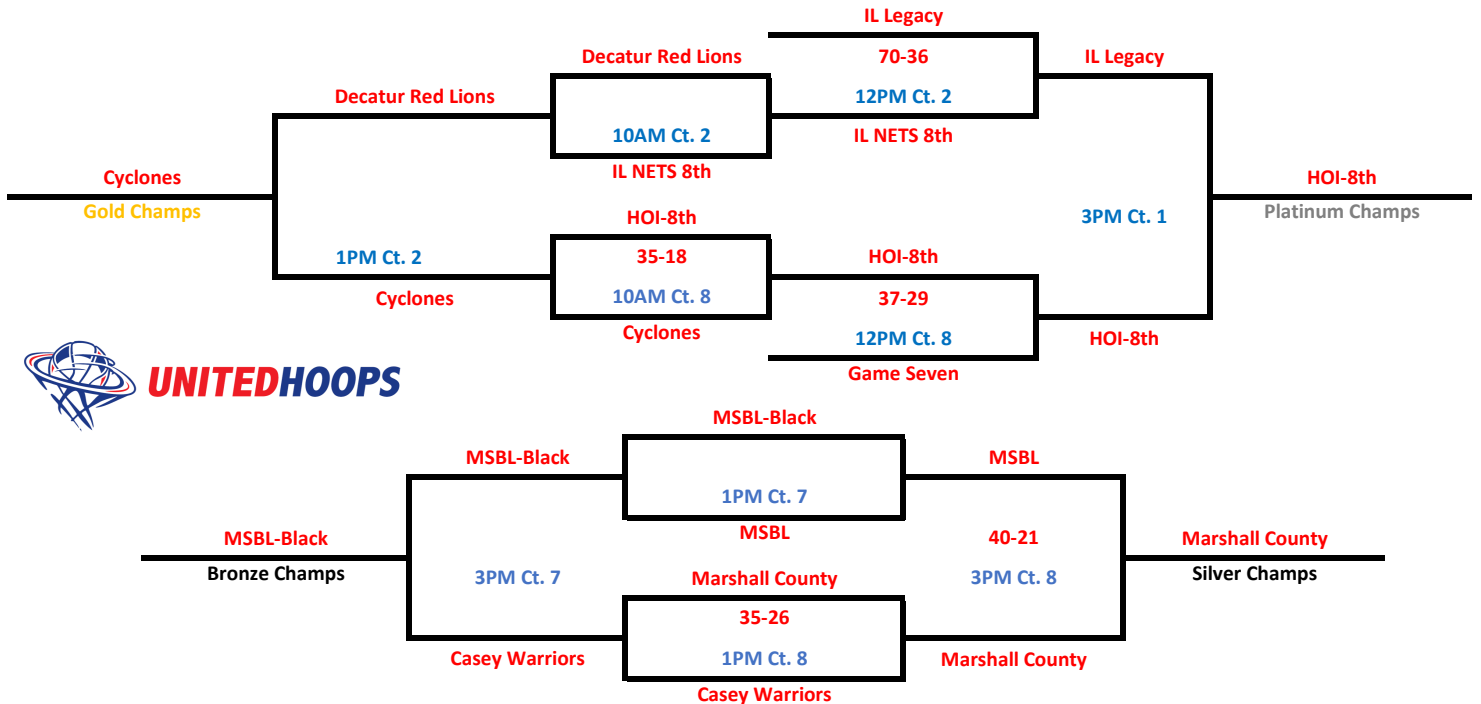

Team #	Team	W	L	PD	PS	PA	Bracket Seed	
1	IL Legacy	2	0				A1	POOL A
2	HOI-8th	1	1				A2	
3	Casey Warriors	0	2				A3	
5	Game 7	2	0				B1	
6	Decatur Lions RED	1	1				B2	POOL B
4	MSBL	0	2				B3	
8	IL Nets 8th	1	1	1			C1	
9	Cyclones	1	1				C2	POOL C
7	MSBL-Black	1	1	1			C3	
10	Marshall County	1	1	-5			C4	

- CT. 1 Lincoln Center - Lincoln College
- CT. 2 Lincoln Jr. High School
- CT. 3 Central Elmentray School
- CT. 4 West Lincoln Broadwell
- CT. 5 Washington-Monroe
- CT. 6 Chester East Lincoln
- CT. 7&8 Lincoln Park District (REC CENTER)

BOY'S 8TH

Saturday, May 25th

*First Team Listed is HOME TEAM

Time	Team	vs.	Team	Court Location	Final Score			
10:00 AM	IL Legacy	vs.	HOI-8th	7	59	to	49	10
10:00 AM	MSBL	vs.	Game 7	8	25	to	36	-11
11:00 AM	MSBL-Black	vs.	IL Nets 8th	8	45	to	41	4
11:00 AM	Cyclones	vs.	Marshall County	2	51	to	46	5
12:00 PM	HOI-8th	vs.	Casey Warriors	8	53	to	40	13
12:00 PM	MSBL	vs.	Decatur Lions Red	7	29	to	37	-8
1:00 PM	IL Nets 8th	vs.	Cyclones	8	44	to	39	5
1:00 PM	Marshall County	vs.	MSBL-Black	2	33	to	29	4
2:00 PM	IL Legacy	vs.	Casey Warriors	7	89	to	18	71
2:00 PM	Decatur Lions RED	vs.	Game 7	8	33	to	47	-14

Sunday, May 26, 2019

BOY'S 8TH

*WIN move to the right of the bracket
*LOSE move to the left of the bracket

*HOME Team Top Bracket