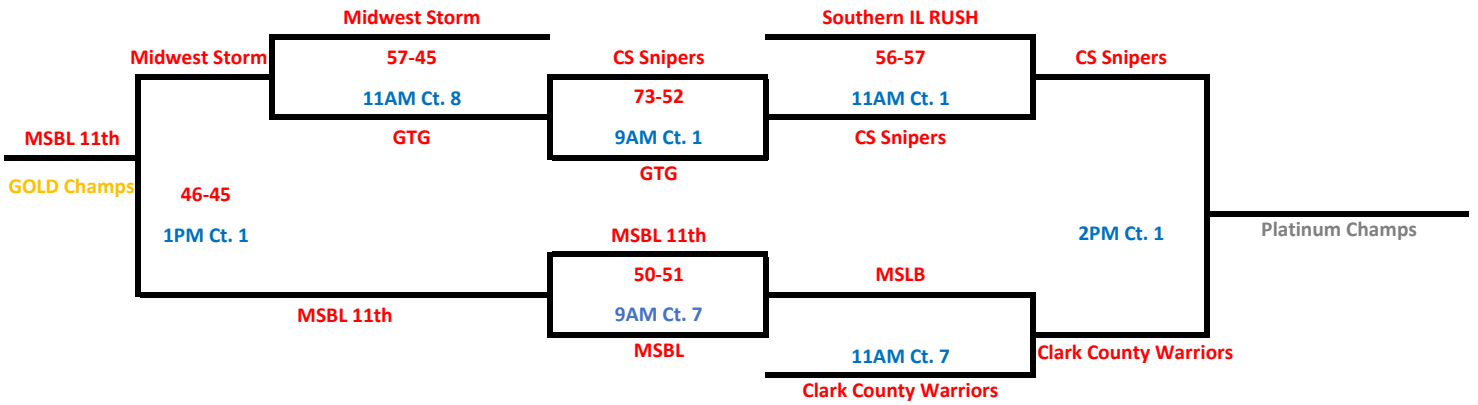

[Game Rules](#)

UnitedHOOPS powered by the **YBNetwork.NET**

Team #	Team	W	L	PD	PS	PA	Bracket Seed		
1	Southern Illinois Rush	2	0				A1	POOL A	CT. 1 Lincoln Center - Lincoln College
3	MSBL	2	0				A2		CT. 2 Lincoln Jr. High School
4	GTG	0	2				A3		CT. 3 Central Elmentray School
2	Midwest Storm	0	2				A4		CT. 4 West Lincoln Broadwell
									CT. 5 Washington-Monroe
Team #	Team	W	L	PD	PS	PA	Bracket Seed		
5	Clark County Warriors	2	0				B1	POOL B	CT. 6 Chester East Lincoln
7	CS Snipers	1	1				B2		CT. 7&8 Lincoln Park District (REC CENTER)
6	MSBL 11th	0	2				B3		BVAR

Saturday, May 25th

*First Team Listed is HOME TEAM

Time	Team	Team	Court Location	Final Score
10:00 AM	CS Snipers	vs. MSBL 11th	1	46 to 45
11:00 AM	Midwest Storm	vs. Southern Illinois Rush	7	33 to 57
11:00 AM	MSBL	vs. GTG	1	46 to 39
12:00 PM	MSBL 11th	vs. Clark County Warriors	1	49 to 52
1:00 PM	Southern Illinois Rush	vs. GTG	7	70 to 54
1:00 PM	MSBL	vs. Midwest Storm	1	56 to 44
2:00 PM	CS Snipers	vs. Clark County Warriors	1	51 to 61

Sunday, May 26, 2019

BVAR

*WIN move to the right of the bracket

*LOSE move to the left of the bracket

*HOME Team Top Bracket

Team #	Team	W	L	PD	PS	PA	Bracket Seed
1	HOI 3rd	1					
2	Lincoln Elite		1				
3	Game 7		1				
4	Morton 4th	1					
5	HOI 4th	1	1				