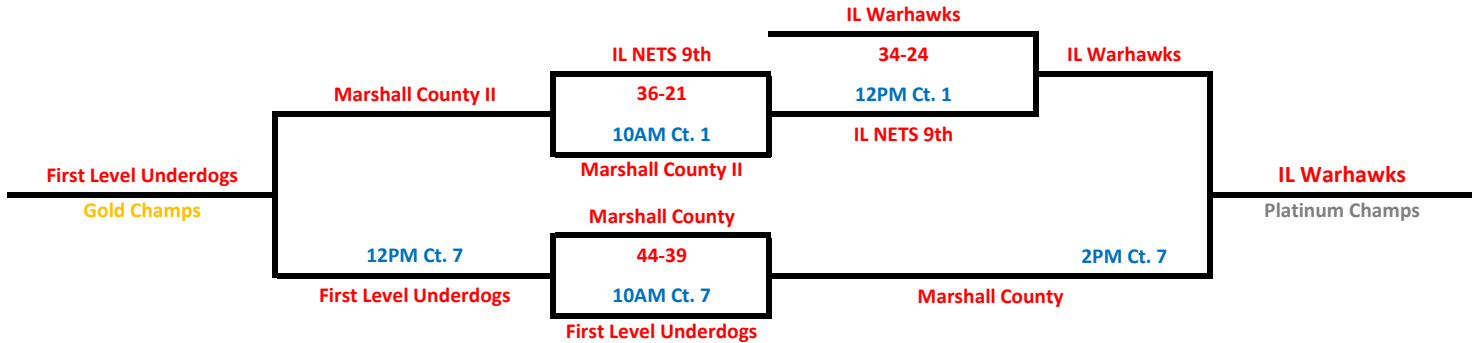

BOY'S 9TH

Saturday, May 25th

*First Team Listed is HOME TEAM

Time	Team	vs.	Team	Court Location	Final Score		
3:00 PM	IL Nets 9th	vs.	Marshall County	1	32	to	34
3:00 PM	IL Warhawks	vs.	Marshall County II	7	27	to	21
5:00 PM	First Level Underdogs	vs.	Marshall County II	1	51	to	28
5:00 PM	IL Warhawks	vs.	Marshall County	7	42	to	27
7:00 PM	First Level Underdogs	vs.	IL Nets 9th	1	26	to	33

Sunday, May 26, 2019

BOY'S 9TH

*WIN move to the right of the bracket

*LOSE move to the left of the bracket

*HOME Team Top Bracket

Team #	Team	W	L	PD	PS	PA	Bracket Seed
1	HOI-3rd	1	1				
2	HOI-4th	2	0				
3	Mt. Pulaski	1	1				
4	WLB	0	2				