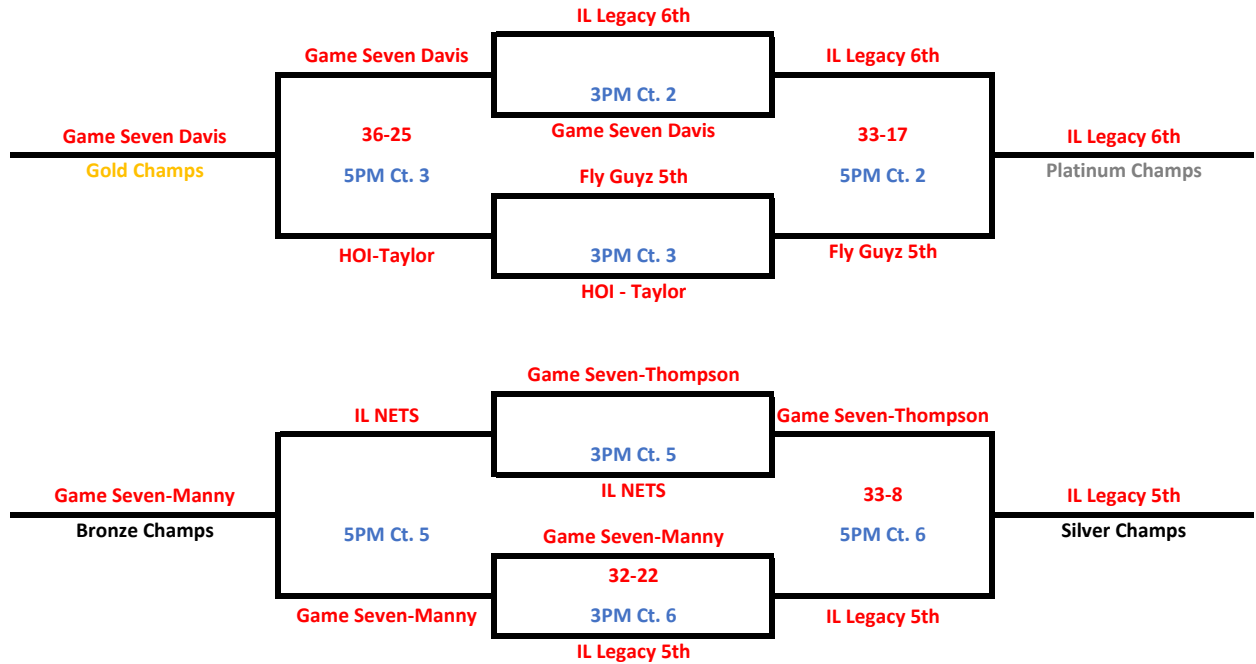

BOY'S 3RD-4TH

*First Team Listed is HOME TEAM

Saturday, May 25th

Time	Team	vs.	Team	Court Location
3:00 PM	Game 7		HOI-4th	2
3:00 PM	Lincoln Elite		HOI-3rd	8
5:00 PM	HOI-4th		Morton 4th	8
7:00 PM	Lincoln Elite		Morton 4th	8
7:00 PM	HOI-3rd		Game 7	7
8:00 PM	Lincoln Elite		HOI-3rd	7

Final Score		
14	to	24
18	to	21
9	to	55
	to	
	to	
	to	

Sunday, May 26, 2019

BOY'S 3RD-4TH

*WIN move to the right of the bracket

*LOSE move to the left of the bracket

*HOME Team Top Bracket

Team #	Team	W	L	PD	PS	PA	Bracket Seed		
1	HOI-Taylor	2	0				A1	POOL A	CT. 1 Lincoln Center - Lincoln College
2	IL Nets (B5th)	0	2				A4		CT. 2 Lincoln Jr. High School
3	Game Seven - Manney	1	1				A3		CT. 3 Central Elmentray School
4	IL Legacy 5th	1	1				A2		CT. 4 West Lincoln Broadwell
5	Game Seven - Davis	1	1				B3	POOL B	CT. 5 Washington-Monroe
6	Fly Guyz 5th	2	0				B2		CT. 6 Chester East Lincoln
7	IL Legacy 6th	2	0				B1		CT. 7&8 Lincoln Park District (REC CENTER)
8	Game Seven - Thompson	0	2				B4		

BOY'S 5TH-6TH

Saturday, May 25th

*First Team Listed is HOME TEAM

Time	Team	vs.	Team	Court Location	Final Score		
4:00 PM	HOI-Taylor	vs.	IL Nets	7	72	to	3
4:00 PM	Game Seven - Manney	vs.	IL Legacy 5th	8	13	to	23
5:00 PM	Game Seven - Davis	vs.	Fly Guyz	2	31	to	33
5:00 PM	Game Seven - Thompson	vs.	IL Legacy 6th	3	11	to	73
6:00 PM	HOI-Taylor	vs.	IL Legacy 5th	7	32	to	26
6:00 PM	Game Seven - Manney	vs.	IL Nets	8	80	to	8
7:00 PM	Game Seven - Davis	vs.	IL Legacy 6th	2	22	to	56
7:00 PM	Game Seven - Thompson	vs.	Fly Guyz	3	41	to	22

Sunday, May 26, 2019

BOY'S 5TH-6TH

*WIN move to the right of the bracket

*LOSE move to the left of the bracket

*HOME Team Top Bracket

Team #	Team	W	L	PD	PS	PA	Bracket Seed	
1	IL Legacy	2	0				A1	POOL A
2	HOI-8th	1	1				A2	
3	Casey Warriors	0	2				A3	
5	Game 7	2	0				B1	
6	Decatur Lions RED	1	1				B2	POOL B
4	MSBL	0	2				B3	
8	IL Nets 8th	1	1	1			C1	
9	Cyclones	1	1				C2	POOL C
7	MSBL-Black	1	1	1			C3	
10	Marshall County	1	1	-5			C4	